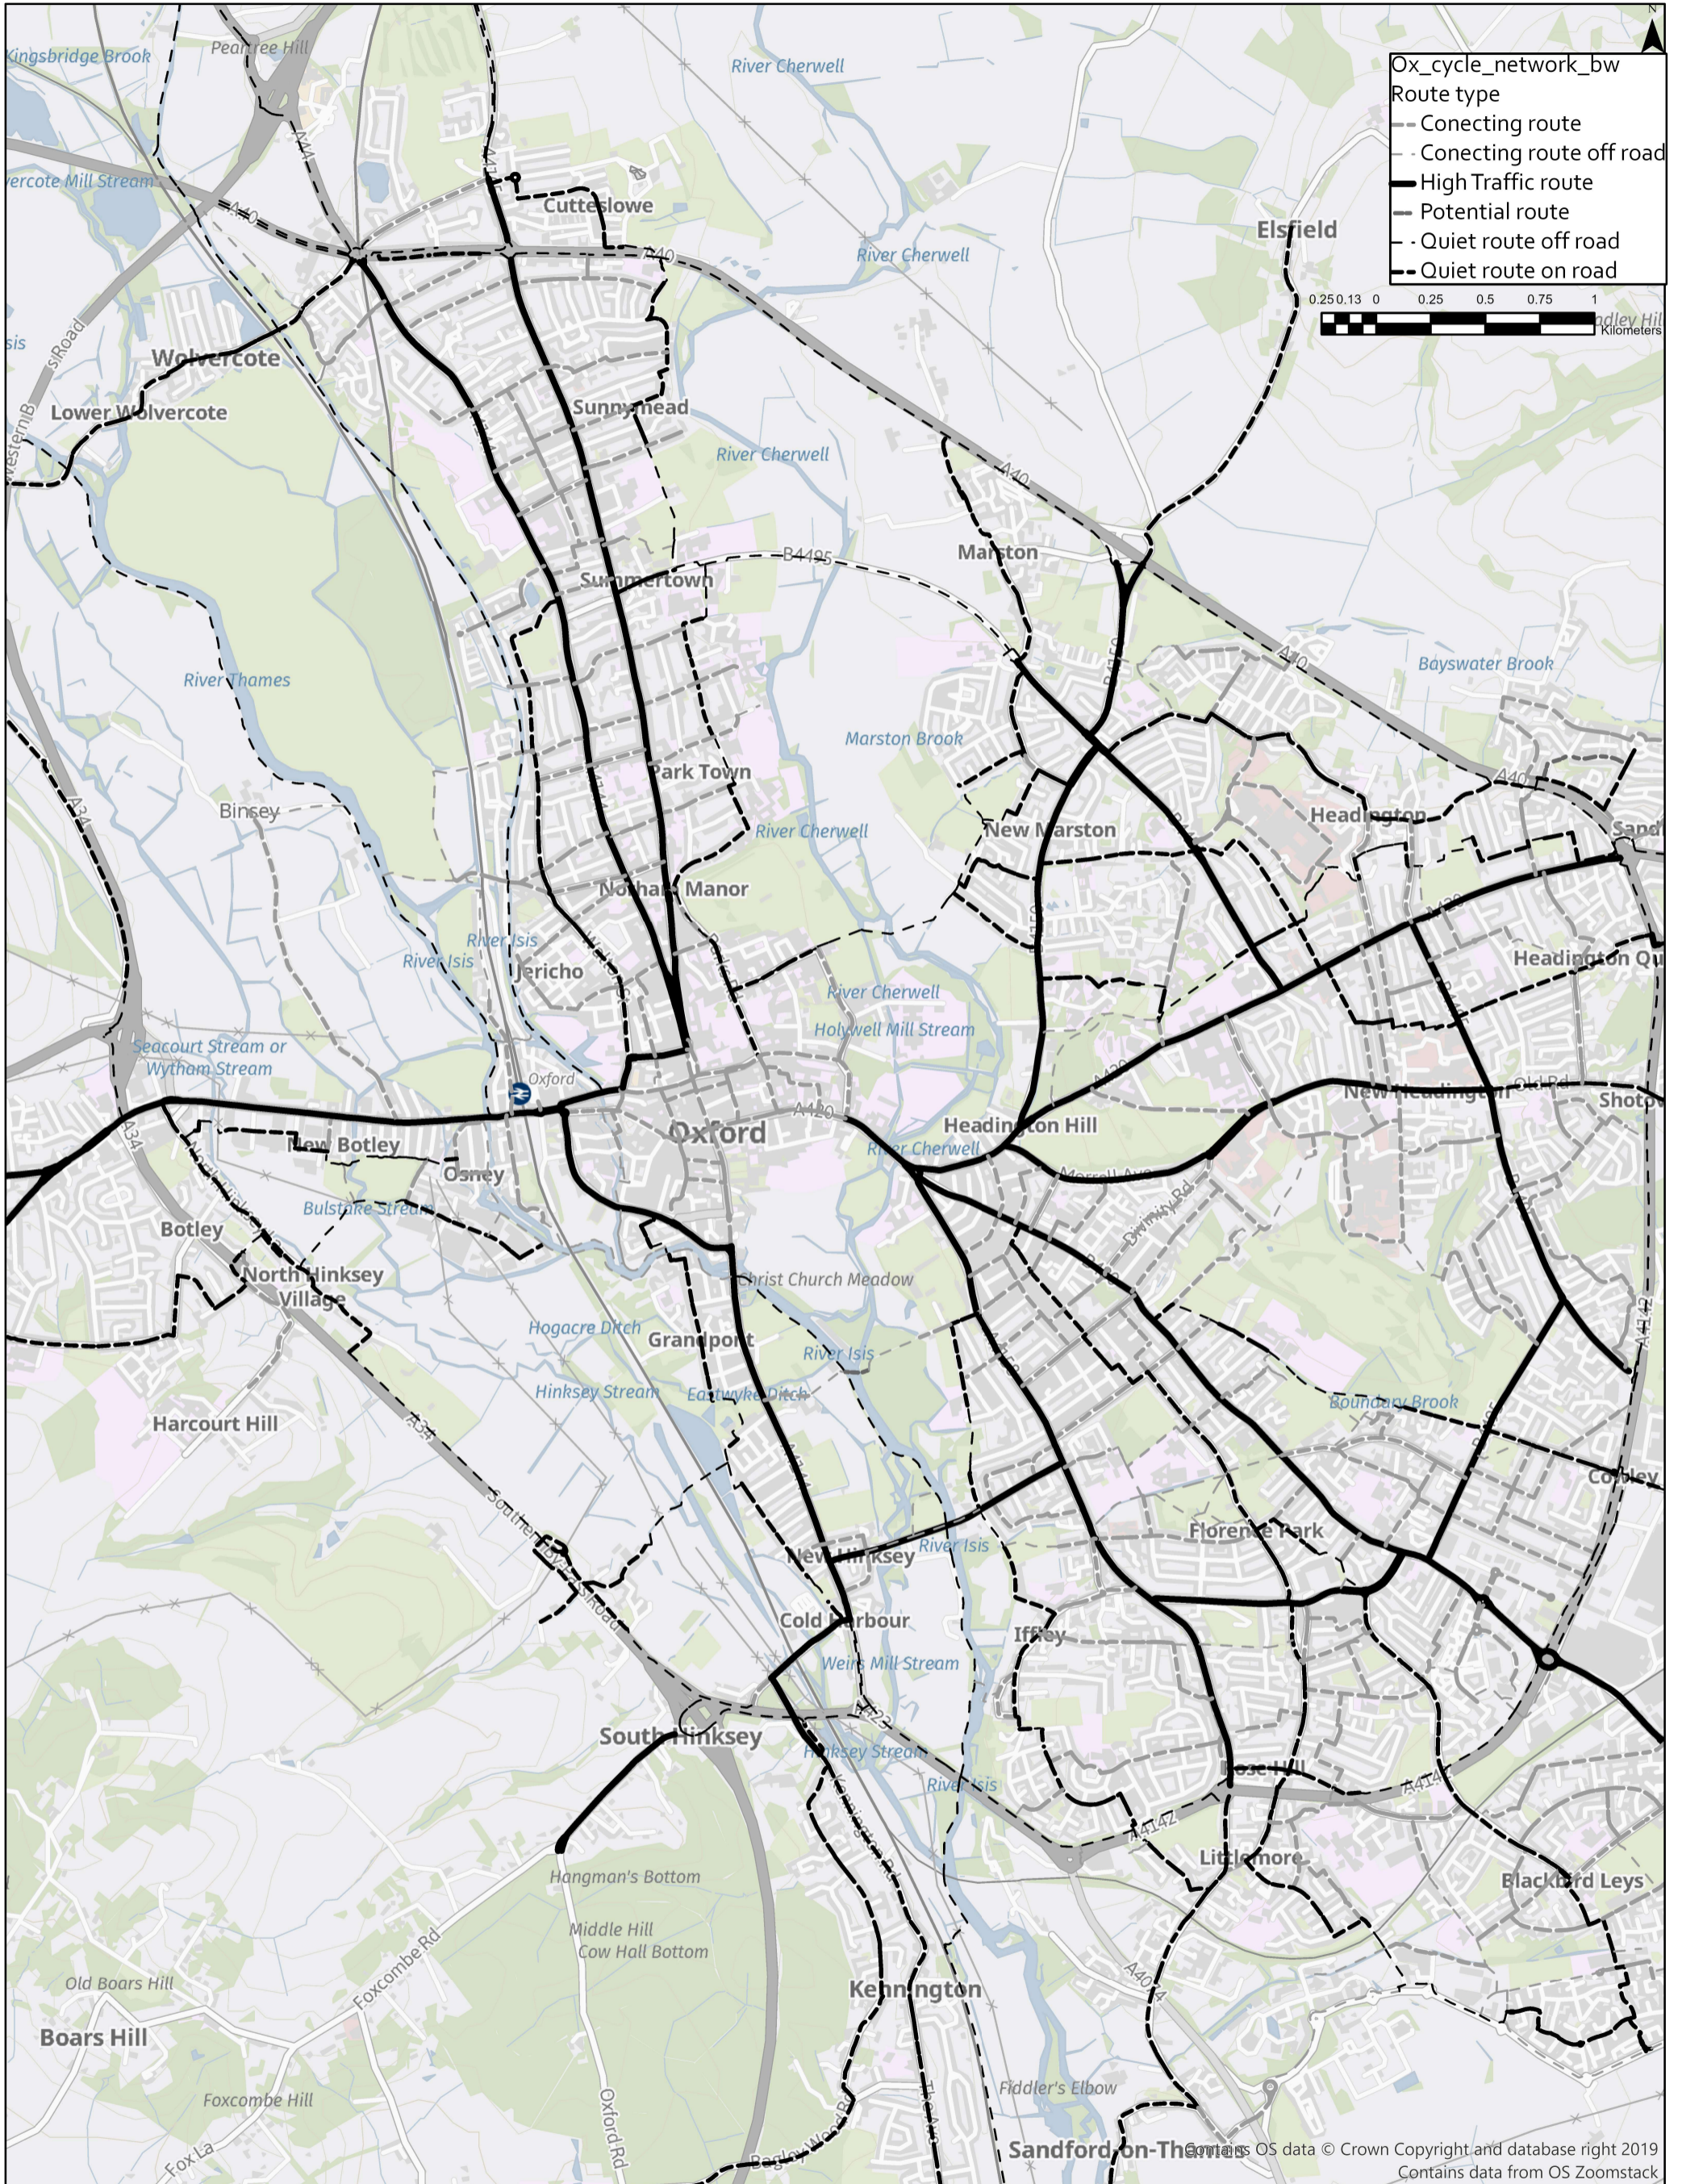

Oxford Cycle Network for LCWIP

© Crown copyright 2019 OS 100023343. You are permitted to use this data solely to enable you to respond to, or interact with, the organisation that provided you with the data. You are not permitted to copy, sub-licence, distribute or sell any of this data to third parties in any form.